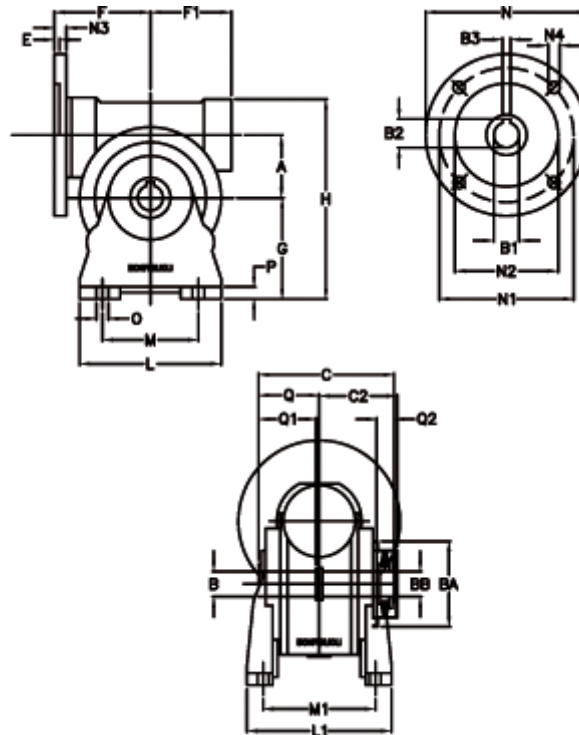

Article number: 390204406022316

Description: Worm Gear with Torque Limiter
VF 44-L1-A-60-P63B14

Measures

a = 44.60	C2 = 48	L1 = 98.0	O = 8.5
B = 18	Description = VF 44A-xx-63B14	m = 52	P = 10
B1 E7 = 11	E = 2.0	M1 = 81.0	Q = 32.0
B2 = 12.8	F = 65	N = 90	Q1 = 32
B3 H9 = 4	F1 = 54	N1 = 75	Q2 = 12
BA = 40	g = 72	N2 = 60	
BB H7 = 11	H = 143	N3 = 8.0	
C = 79	L = 90	N4 = 5,5	